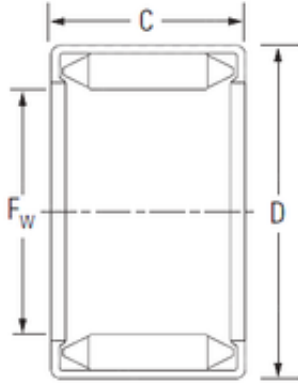

KOYO BM2516 needle roller bearings

Bearing No. BM2516

Size	25x32x16 mm
Bore Diameter	25 mm
Outer Diameter	32 mm
Width	16 mm
Fw	25 mm
D	32 mm
C	16 mm
Weight	0,028 Kg
Basic dynamic load rating (C)	18,7 kN
Basic static load rating (C0)	37,9 kN

BM2516 Bearing 2D drawings and 3D CAD models