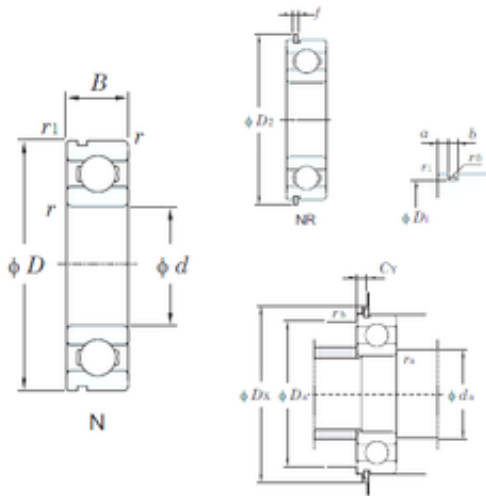

# BEARING MANUFACTURING DE MEXICO, S.A.D...

75 mm x 130 mm x 25 mm KOYO 6215N deep groove ball bearings

Bearing No. 6215N

6215N Bearing 2D drawings and 3D CAD models

Size	75x130x25 mm
Bore Diameter	75 mm
Outer Diameter	130 mm
Width	25 mm
d	75 mm
D	130 mm
B	25 mm
C	25 mm
a	4,06 mm
b	3,25 mm
f	2,77 mm
r min.	1,5 mm
r0 max.	0,6 mm
r1 min.	0,5 mm
D1	125,22 mm
D2	139,7 mm
da min.	83 mm
Da max.	122 mm
Weight	1,18 Kg
Basic dynamic load rating (C)	67,4 kN
Basic static load rating (C0)	48,3 kN
(Grease) Lubrication Speed	4800 r/min
(Oil) Lubrication Speed	5800 r/min