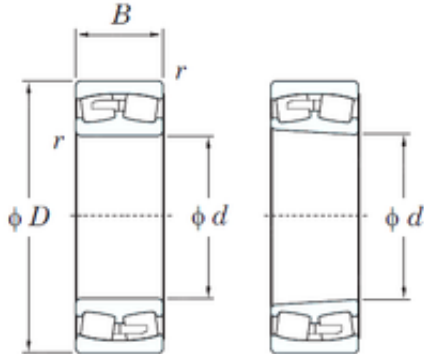

**600 mm x 870 mm x 272 mm KOYO
240/600RK30 spherical roller bearings**

Bearing No. 240/600RK30

Size	600x870x272 mm
Bore Diameter	600 mm
Outer Diameter	870 mm
Width	272 mm
d	600 mm
D	870 mm
B	272 mm
C	272 mm
r min.	6 mm
Weight	538 Kg
Basic dynamic load rating (C)	6660 kN
Basic static load rating (C0)	15500 kN
Calculation factor (e)	0.30
Calculation factor (Y0)	2.22
Calculation factor (Y1)	2.27

240/600RK30 Bearing 2D drawings and 3D CAD models